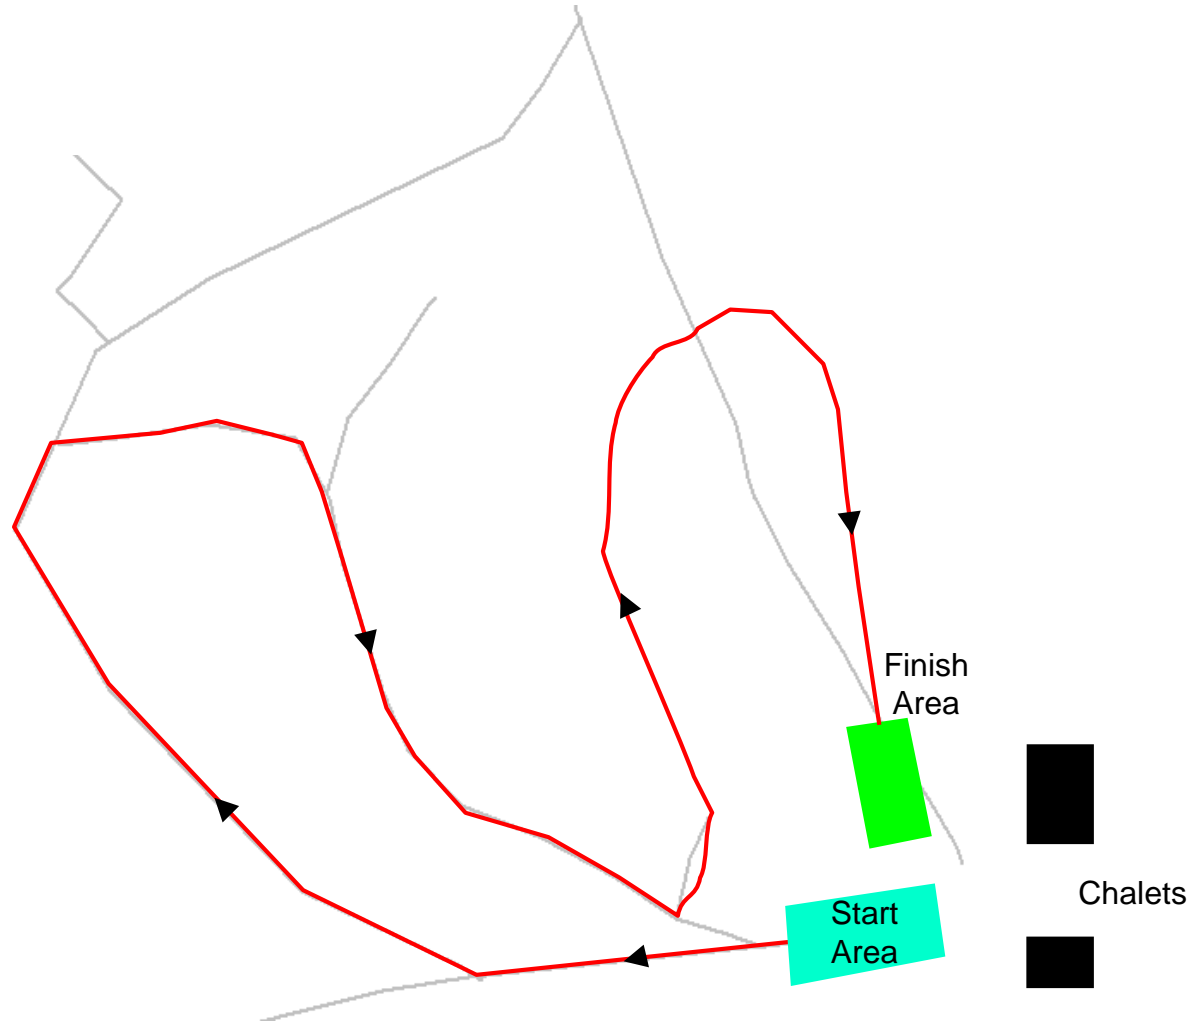

**WALDEN
MOUNTAIN
BIKE CLUB**

Mountain Bike Tour - Jul 23, 2017

350 m Course

9:00 am Start

Course Distance
1 Lap 350 m